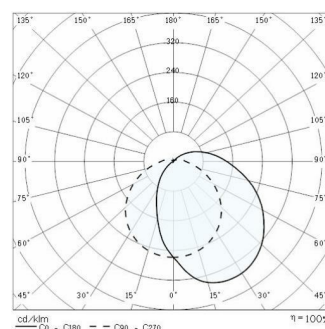

# EKO+19 GRILL LED

<b>Part number</b>	301649
<b>Lampholder:</b>	LED
<b>Light Source:</b>	LED
<b>Wattage:</b>	10 W
<b>Finish:</b>	WH-87 / White / Textured
<b>Insulation class:</b>	I
<b>Degree of protection:</b>	IP66
<b>IK-J-xxIP:</b>	IK07 2J xx5
<b>CRI:</b>	80
<b>Kelvin:</b>	4000
<b>Optic:</b>	ASYMMETRIC EXTRA WIDE REFLECTOR
<b>Lightsource lumen output:</b>	738 lm
<b>Luminaire lumen output:</b>	248 lm
<b>L:</b>	L80
<b>B:</b>	B10
<b>Lifetime:</b>	50000 h
<b>Ta MIN luminaire:</b>	-25°
<b>Ta MAX luminaire:</b>	40°

## Photometric data

## Technical drawings